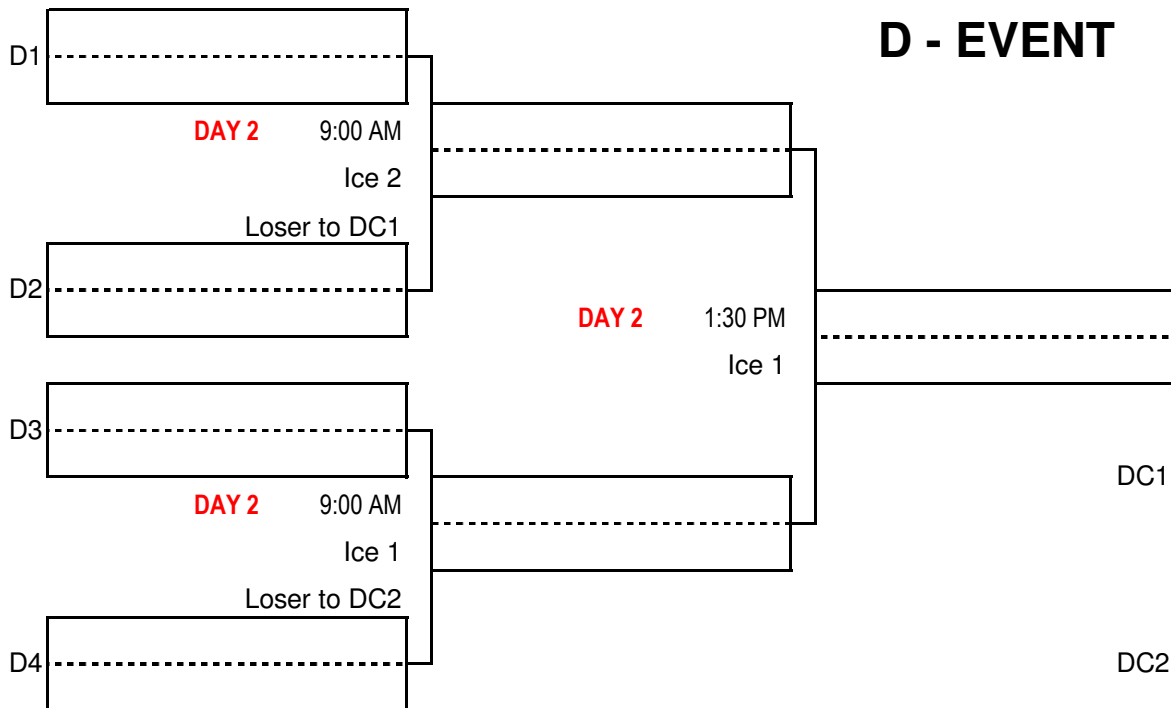

A - EVENT

A - CONSOLATION

DAY 2 11:00 AM
Ice 2
Loser to BC1

DAY 2 3:30 PM
Ice 1

DAY 2 11:00 AM
Ice 1
Loser to BC2

B - EVENT

B - CONSOLATION

C - EVENT

C - CONSOLATION

D - EVENT

D - CONSOLATION