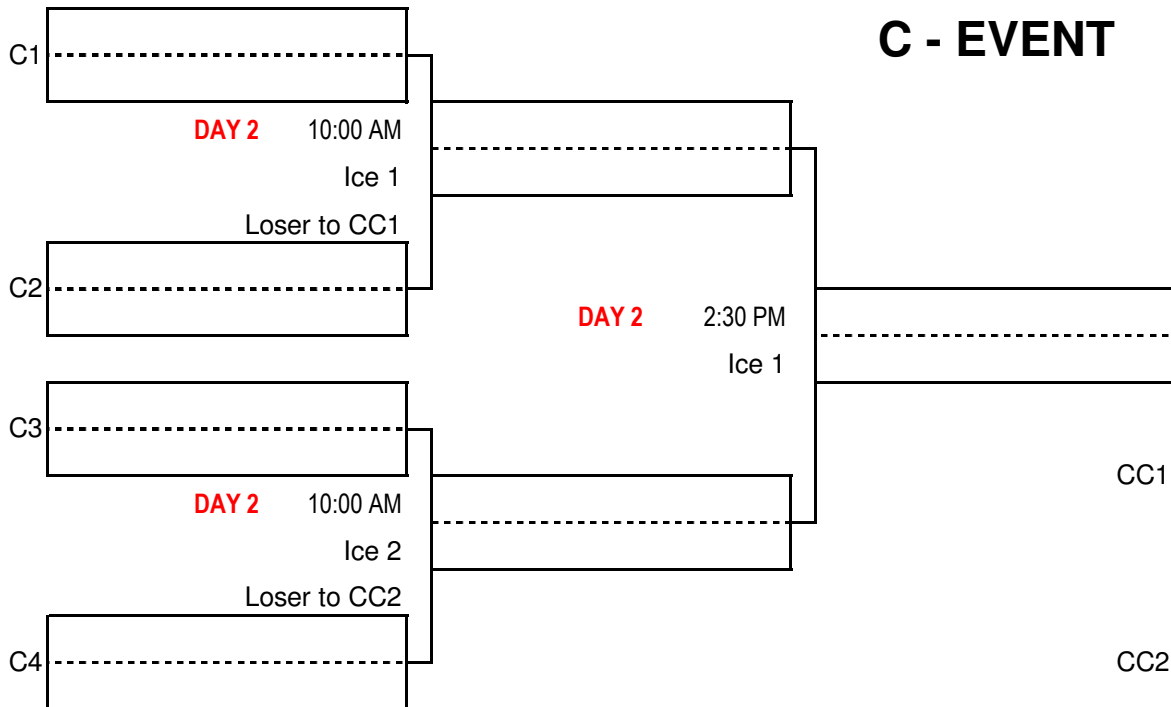

A - EVENT

A - CONSOLATION

DAY 2 11:00 AM
Ice 2
Loser to BC1

DAY 2 3:30 PM
Ice 1

DAY 2 11:00 AM
Ice 1
Loser to BC2

B - EVENT

B - CONSOLATION

C - EVENT

C - CONSOLATION

D - EVENT

D - CONSOLATION