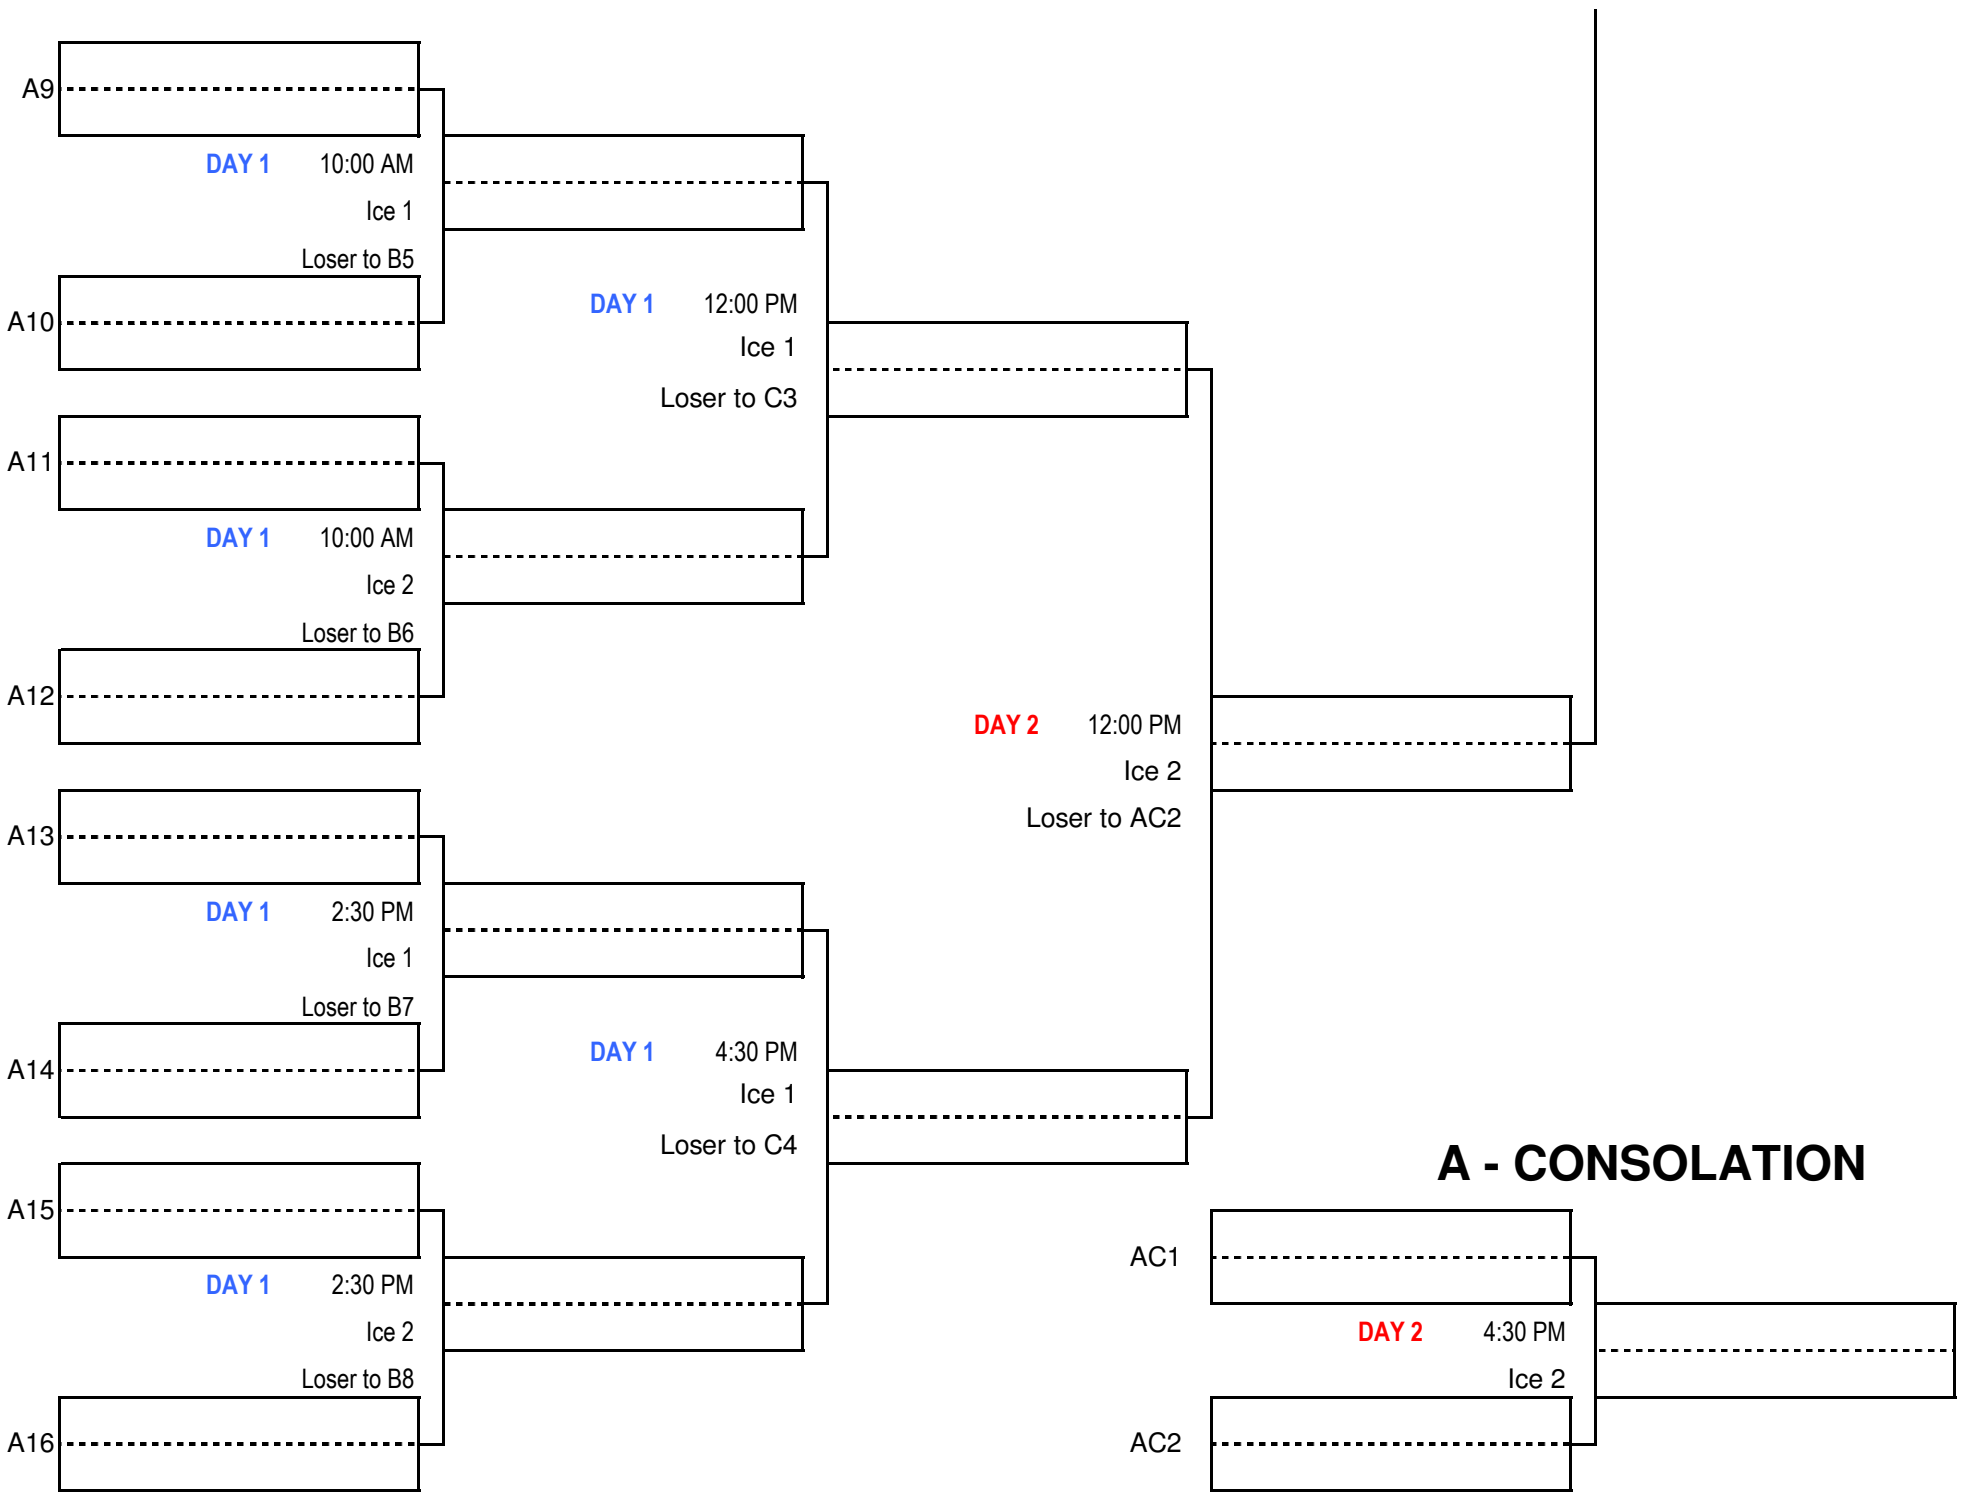

A - EVENT

A - CONSOLATION

DAY 2 11:00 AM
Ice 2
Loser to BC1

DAY 2 3:30 PM
Ice 1

DAY 2 11:00 AM
Ice 1
Loser to BC2

B - EVENT

B - CONSOLATION

C - EVENT

C - CONSOLATION

D - EVENT

D - CONSOLATION